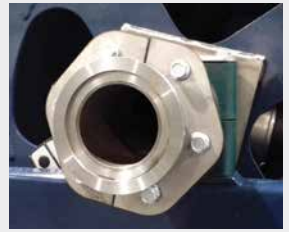

E-Z REEL & E-Z REEL PRO HOSE REEL

- Heavy Duty Construction
- 12VDC Electric Motor Rewind
- Manual Hand Crank Included
- Vertical & Horizontal Guide Tubes
- 316 Stainless Steel Swivel
- Manual Clutch Lockout for Easy Unwind
- Wireless Remote - Key Fob
- Mounted Control Switch
- Chain Guard

Swivel w/ Flange Connections

Part #	Description	Dimensions	Hose Capacity
EZHR200	2" E-Z Electric Hose Reel	25 1/4" W X 28" L	75' of 2" Ribbed Hose
EZPROHR300	3" E-Z Pro Electric Hose Reel	25 1/4" W X 42" L	75' of 3" Ribbed Hose

E-Z Reel Optional Equipment

5281390	E-Z Reel Guide Roller Assembly (Recommended if hose drop over 40")
---------	--

E-Z Reel Guide Roller

Wireless Remote

2" & 3" E-Z HOSE REEL KITS

- 2" or 3" EZ Series Hose Reel
- 50 FT KF2" or 3" 390 Hose
- Hose end valve
- Valve carrying handle
- Male or Female Quick Coupler
- Safety Bump Plug or Cap

Shown with optional 5281390 E-Z Guide Roller

Part #	Description
EZHR200-50-F-*-KIT	2" EZHR200 hose reel, 50' KF2390 hose, T-bolt hose clamps, 2" full port flanged valve, HD valve Handle, *2" MALE or Female quick coupler, GTX flange clamps & Dust Cap or Plug w/ built in handle. (220 Series Flange Inlet) (*Specify Male or Female hose end coupler)
EZHR300-50-F-*-KIT	3" EZPROHR300 hose reel, 50' KF3390 hose, T-bolt hose clamps, 3" flanged valve, HD valve Handle, 3" MALE or Female quick coupler, GTX flange clamps & Dust Cap or Plug w/ built in handle. (300 Series Flange Inlet) (*Specify Male or Female hose end coupler)