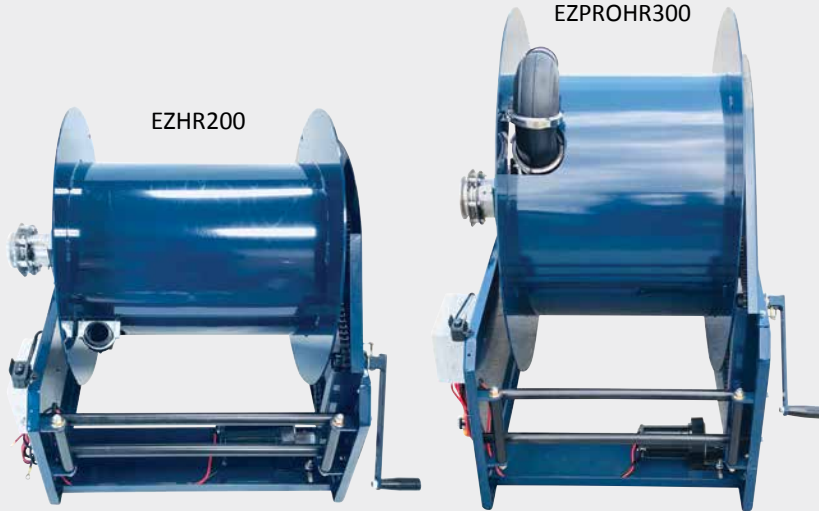

E-Z REEL & E-Z REEL PRO HOSE REEL

- Heavy Duty Construction
- 12VDC Electric Motor Rewind
- Manual Hand Crank Included
- Vertical & Horizontal Guide Tubes
- 316 Stainless Steel Swivel
- Manual Clutch Lockout for Easy Unwind
- Wireless Remote - Key Fob
- Mounted Control Switch
- Chain Guard

Swivel w/ Flange Connections

Part #	Description	Dimensions	Hose Capacity
EZHR200	2" E-Z Electric Hose Reel	25 1/4" W X 28" L	75' of 2" Ribbed Hose
EZPROHR300	3" E-Z Pro Electric Hose Reel	25 1/4" W X 42" L	75' of 3" Ribbed Hose

E-Z Reel Optional Equipment

5281390	E-Z Reel Guide Roller Assembly (Recommended if hose drop over 40")
---------	--

E-Z Reel Guide Roller

Wireless Remote

2" & 3" E-Z HOSE REEL KITS

- 2" or 3" EZ Series Hose Reel
- 50 FT KF2" or 3" 390 Hose
- Hose end valve
- Valve carrying handle
- Male or Female Quick Coupler
- Safety Bump Plug or Cap

Shown with optional 5281390 E-Z Guide Roller

Part #	Description
EZHR200-50-F-*-KIT	2" EZHR200 hose reel, 50' KF2390 hose, T-bolt hose clamps, 2" full port flanged valve, HD valve Handle, *2" MALE or Female quick coupler, GTX flange clamps & Dust Cap or Plug w/ built in handle. (220 Series Flange Inlet) (*Specify Male or Female hose end coupler)
EZHR300-50-F-*-KIT	3" EZPROHR300 hose reel, 50' KF3390 hose, T-bolt hose clamps, 3" flanged valve, HD valve Handle, 3" MALE or Female quick coupler, GTX flange clamps & Dust Cap or Plug w/ built in handle. (300 Series Flange Inlet) (*Specify Male or Female hose end coupler)