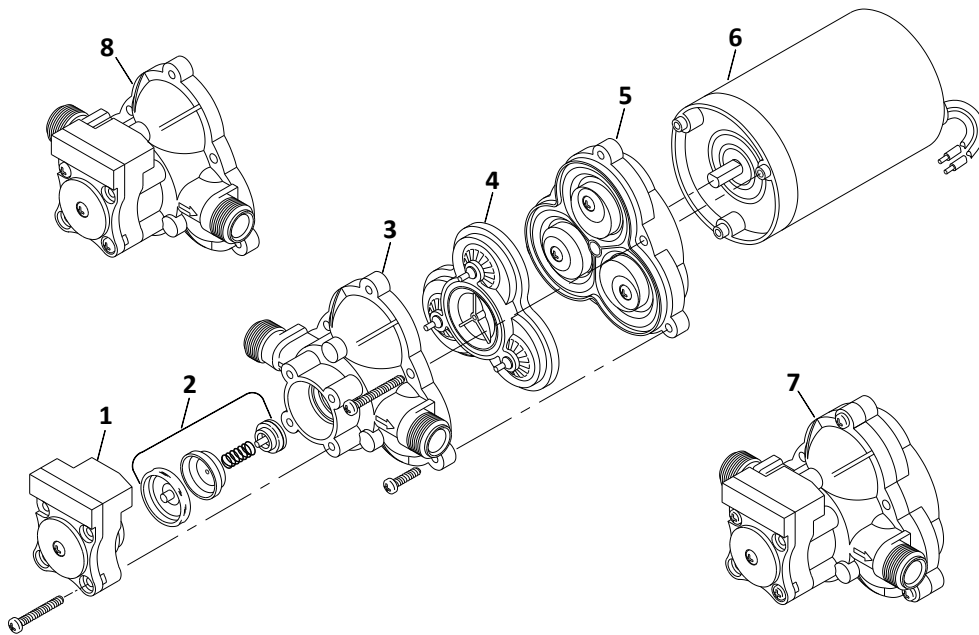

SHURflo

KITS FOR MODEL 2087-593-135

Issued: dp 1-30-07

1) Switch Assembly	94-230-36
2) Check Valve Assembly	94-237-05
3) Upper Housing	94-231-30
4) Valve Assembly	94-232-05
5) Diaphragm/Lower Housing	94-238-03
6) Motor	Not available
7) Complete Pump Head	94-236-11
8) Upper Housing/Switch Assy	94-231-05