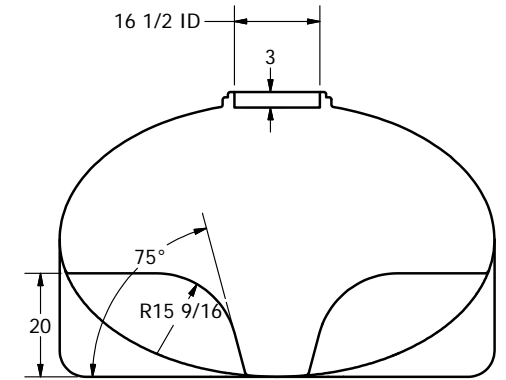

GALLON MARKS ARE ON THIS END

SECTION A-A
SCALE 1 / 24

FOB ST. BONIFACIUS, MN, SHAWNEE, OK, &
FAIRFIELD, TX

DRAWN Jerry Paulson	10/11/2007		
CHECKED		NORWESCO, INC., ST. BONIFACIUS, MN	
QA		TITLE	
MFG		2035 GALLON ELLIPTICAL TANK	
APPROVED Jerry Paulson		SIZE B	REV A
		SCALE: 1/24	SHEET 1 OF 1