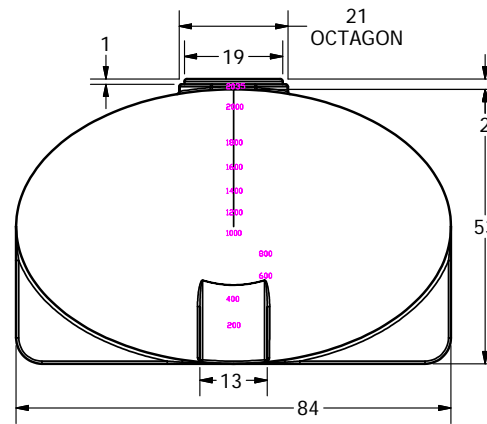

GALLON MARKS ARE ON THIS END

SECTION A-A
SCALE 1 / 24

FOB ST. BONIFACIUS, MN, SHAWNEE, OK, &
FAIRFIELD, TX

DRAWN Jerry Paulson	10/11/2007		
CHECKED		NORWESCO, INC., ST. BONIFACIUS, MN	
QA		TITLE	
MFG		2035 GALLON ELLIPTICAL TANK	
APPROVED Jerry Paulson		SIZE B	REV A
		SCALE: 1/24	SHEET 1 OF 1