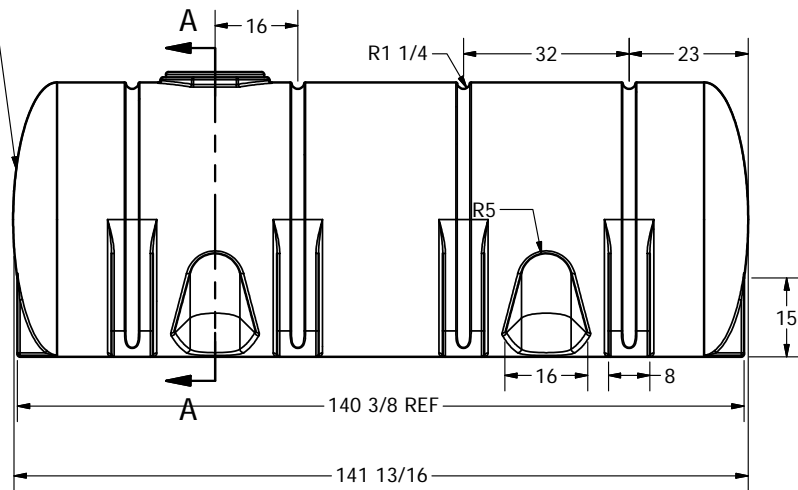

GALLON MARKS ARE ON THIS END

SECTION A-A
SCALE 1 / 24

FOB ST. BONIFACIUS, MN, SHAWNEE, OK, &
FAIRFIELD, TX

DRAWN Jerry Paulson	10/11/2007		
CHECKED		NORWESCO, INC., ST. BONIFACIUS, MN	
QA		TITLE	
MFG		2035 GALLON ELLIPTICAL TANK	
APPROVED Jerry Paulson		SIZE B	REV A
		SCALE: 1/24	SHEET 1 OF 1