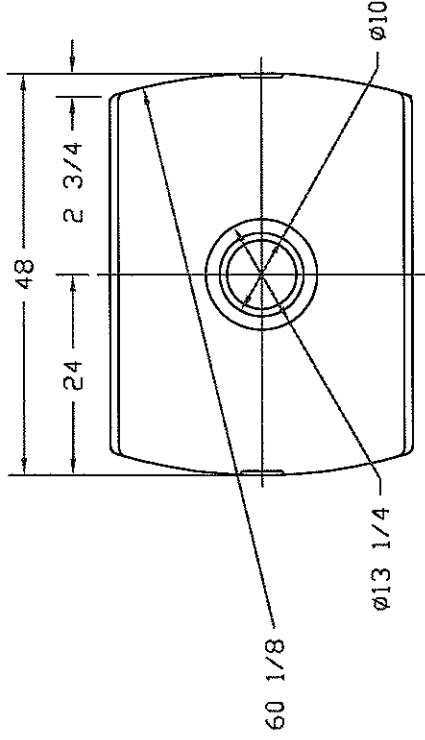

REVISIONS			
ZONE	REV	DESCRIPTION	DATE

- 25 9/16
- 22 7/8
- 20 5/16
- 19 13/16
- 17 3/4
- 15 3/4
- 13 3/4
- 11 3/4
- 9 3/4
- 7 3/4
- 5 3/4
- 2 1/2
- 0

NORWESCO
ST. BONIFACIUS, MN

150 GALLON PCD TANK

JTP	20DEC95	SIZE B	FSCM NO.	DWG NO.	REV
SCALE 1/16				SHEET	