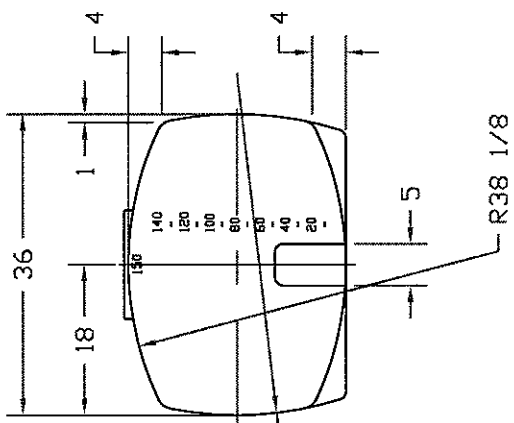

REVISIONS			
ZONE	REV	DESCRIPTION	DATE

- 25 9/16
- 22 7/8
- 20 5/16
- 19 13/16
- 17 3/4
- 15 3/4
- 13 3/4
- 11 3/4
- 9 3/4
- 7 3/4
- 5 3/4
- 2 1/2
- 0

NORWESCO
ST. BONIFACIUS, MN

150 GALLON PCD TANK

JTP	20DEC95	SIZE B	FSCM NO.	DWG NO.	REV
SCALE 1/16				SHEET	