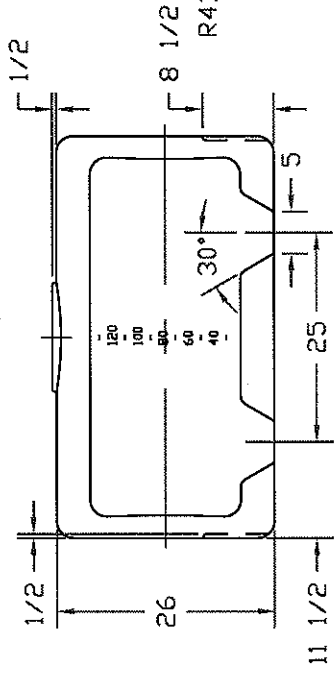

REVISIONS			
ZONE	REV	DESCRIPTION	DATE

- 25 9/16
- 22 7/8
- 20 5/16
- 19 13/16
- 17 3/4
- 15 3/4
- 13 3/4
- 11 3/4
- 9 3/4
- 7 3/4
- 5 3/4
- 2 1/2
- 0

NORWESCO
ST. BONIFACIUS, MN

150 GALLON PCD TANK

JTP	20DEC95	SIZE B	FSCM NO.	DWG NO.	REV
SCALE 1/16				SHEET	